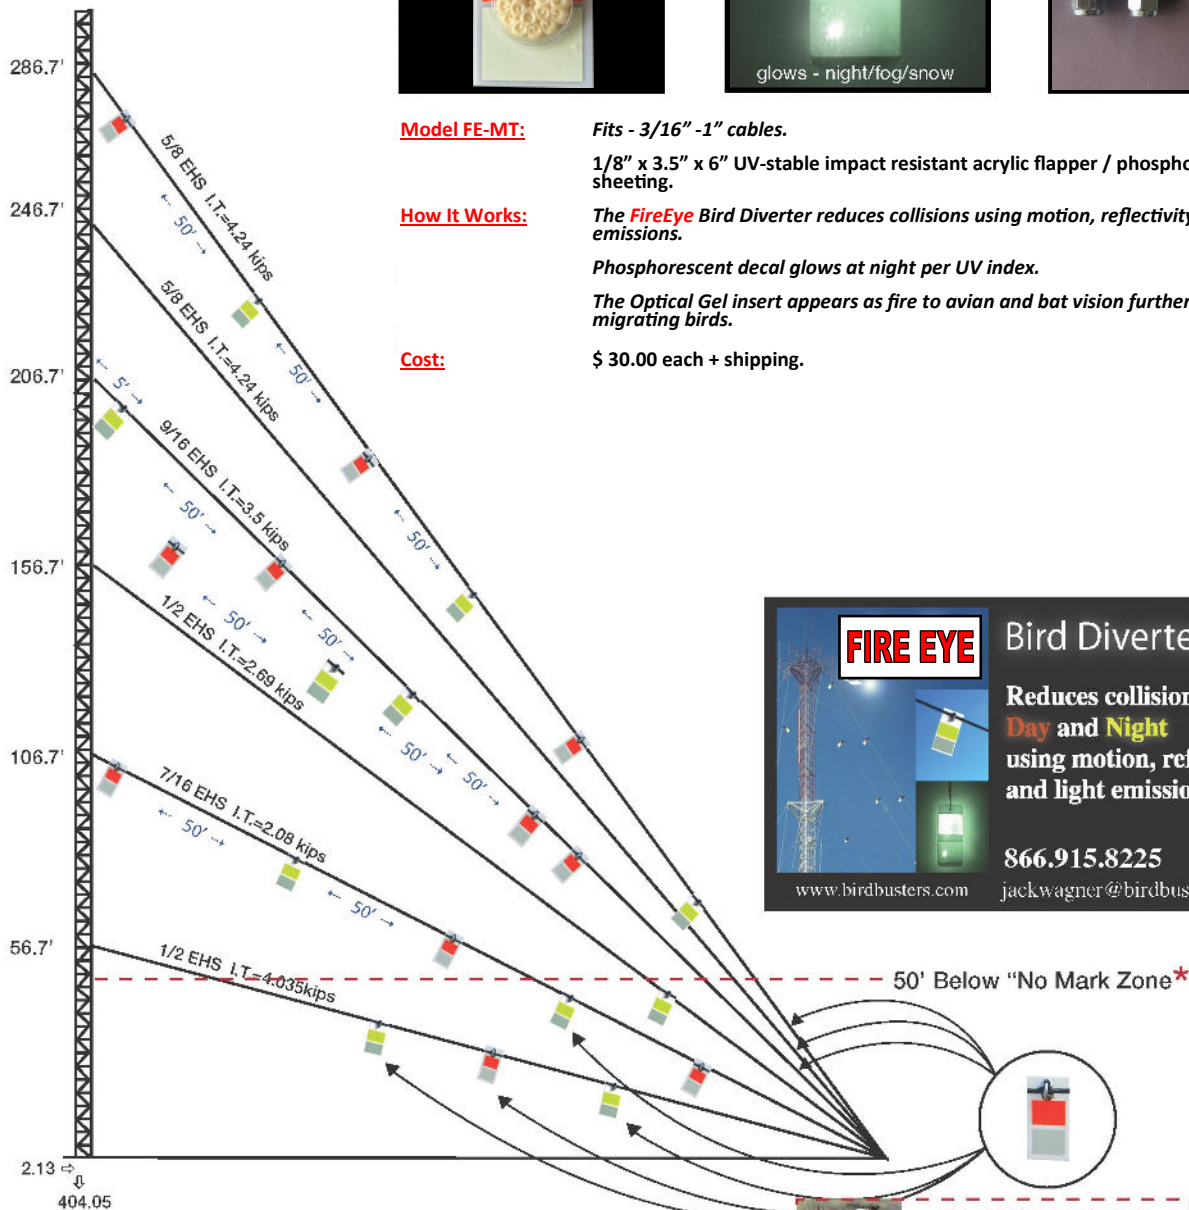

FIRE EYE BIRD DIVERTERS

Marking Schematic For Guyed Towers

Model FE-MT:

Fits - 3/16" - 1" cables.

1/8" x 3.5" x 6" UV-stable impact resistant acrylic flapper / phosphorescent reflective sheeting.

How It Works:

The **FireEye** Bird Diverter reduces collisions using motion, reflectivity, and luminescence emissions.

Phosphorescent decal glows at night per UV index.

The Optical Gel insert appears as fire to avian and bat vision further enhancing visibility to migrating birds.